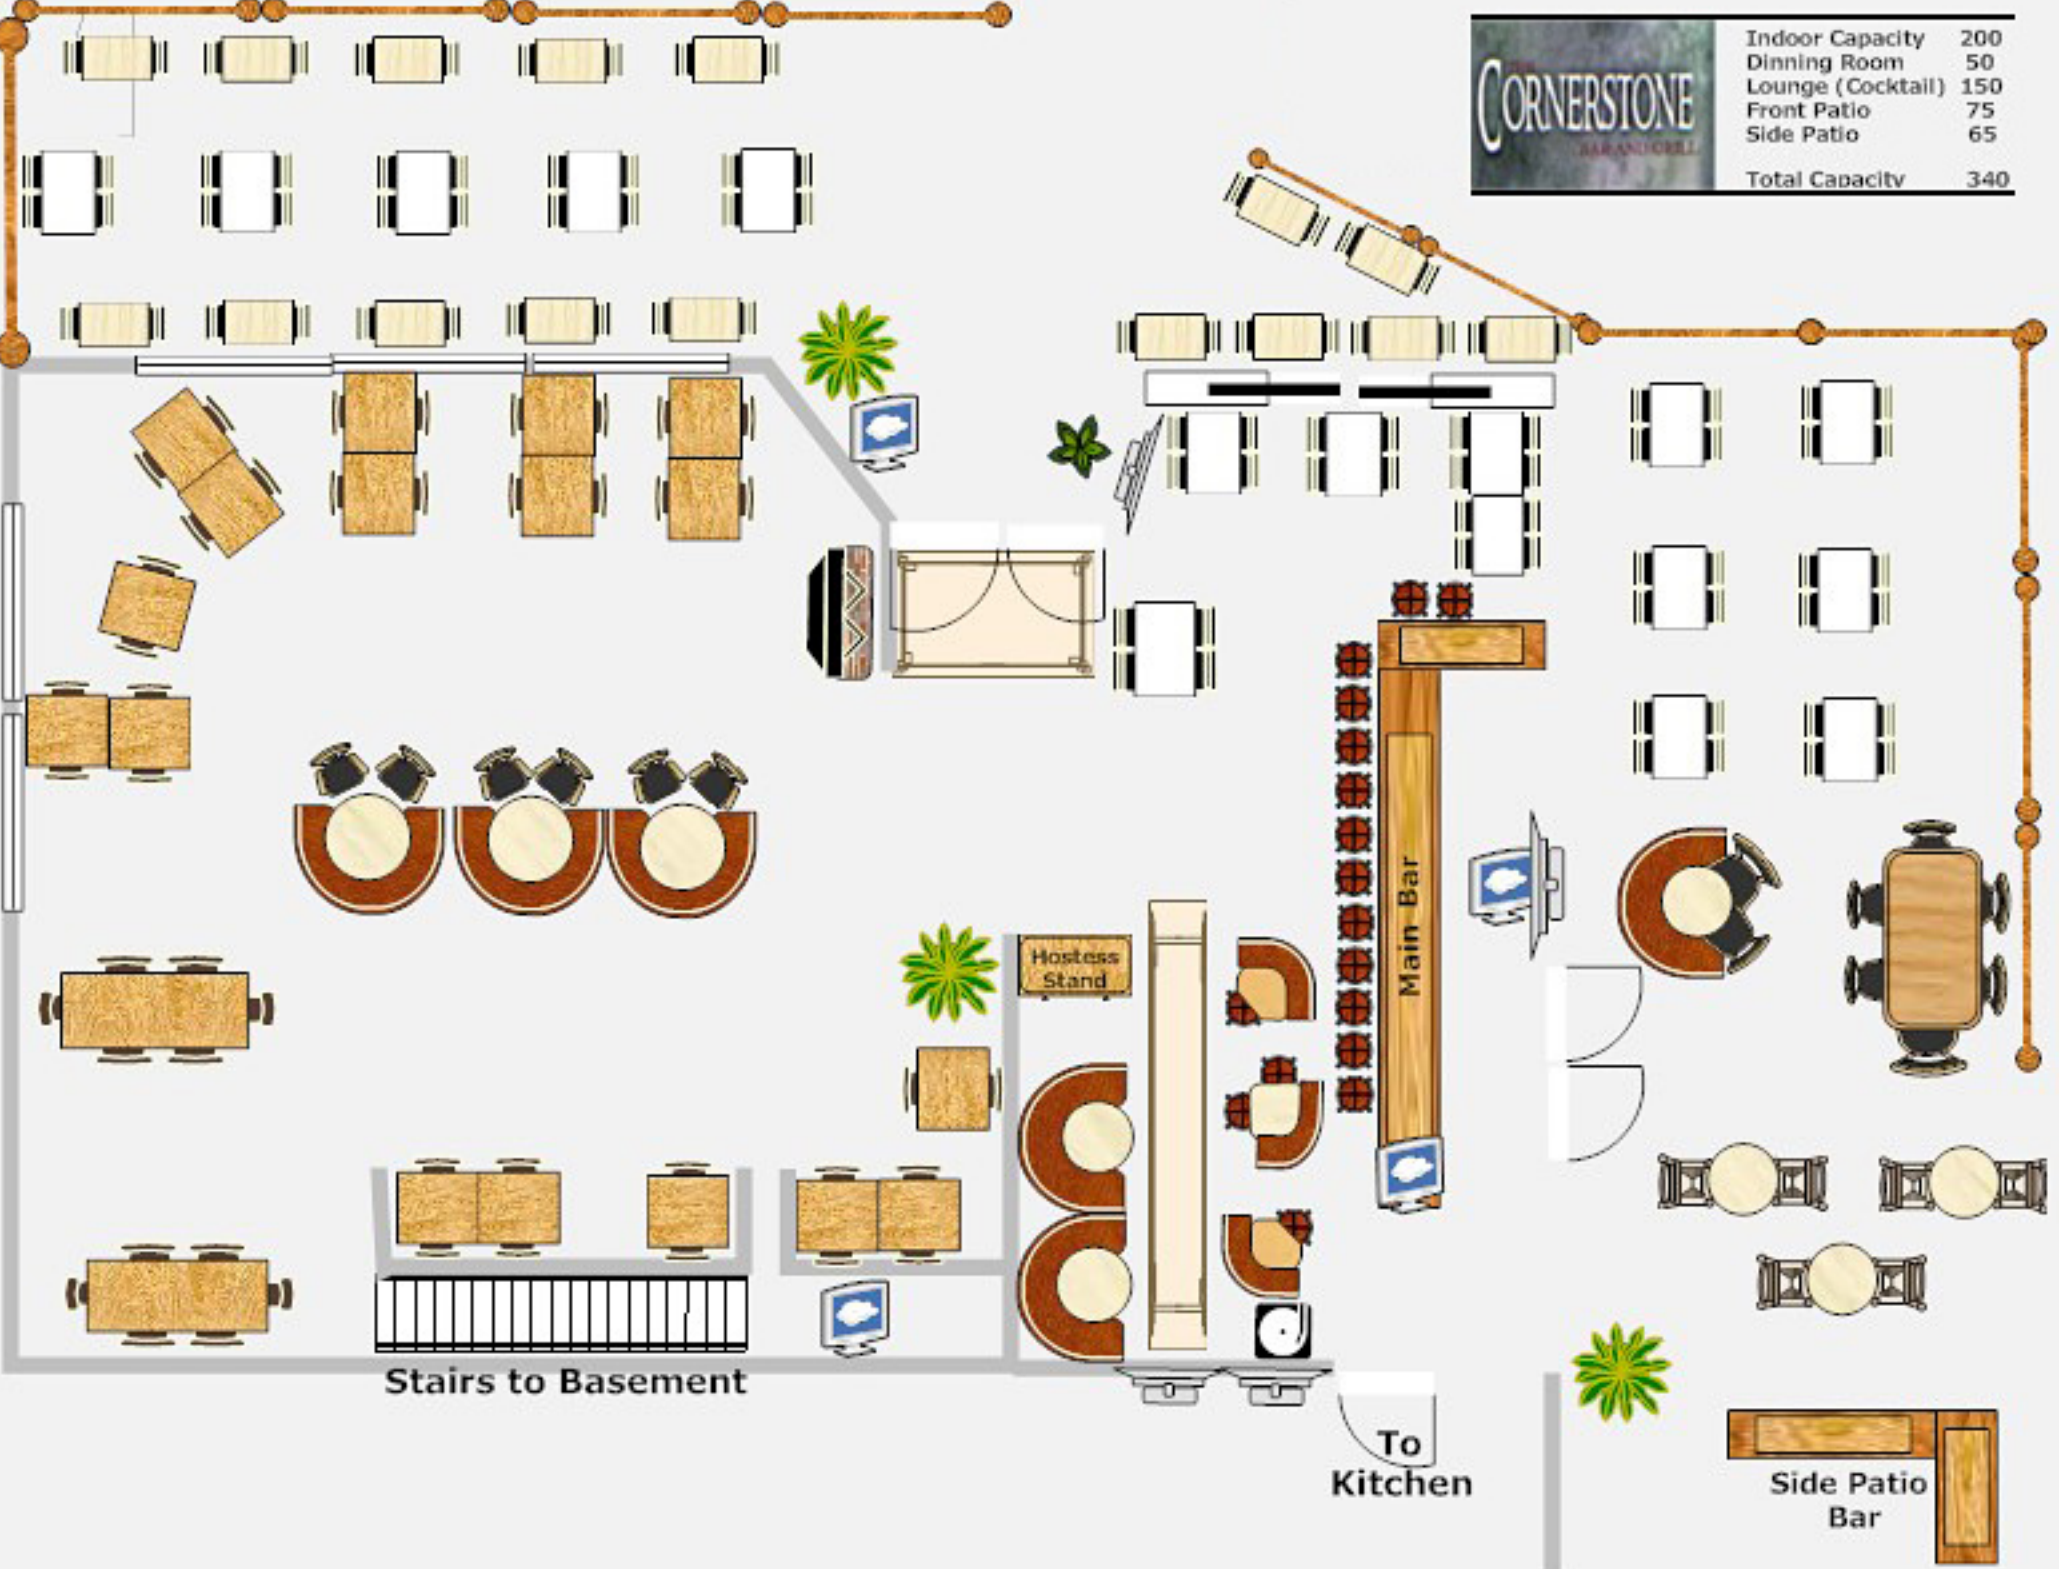

Indoor Capacity	200
Dining Room	50
Lounge (Cocktail)	150
Front Patio	75
Side Patio	65
Total Capacity	340

Stairs to Basement

To Kitchen

Side Patio Bar