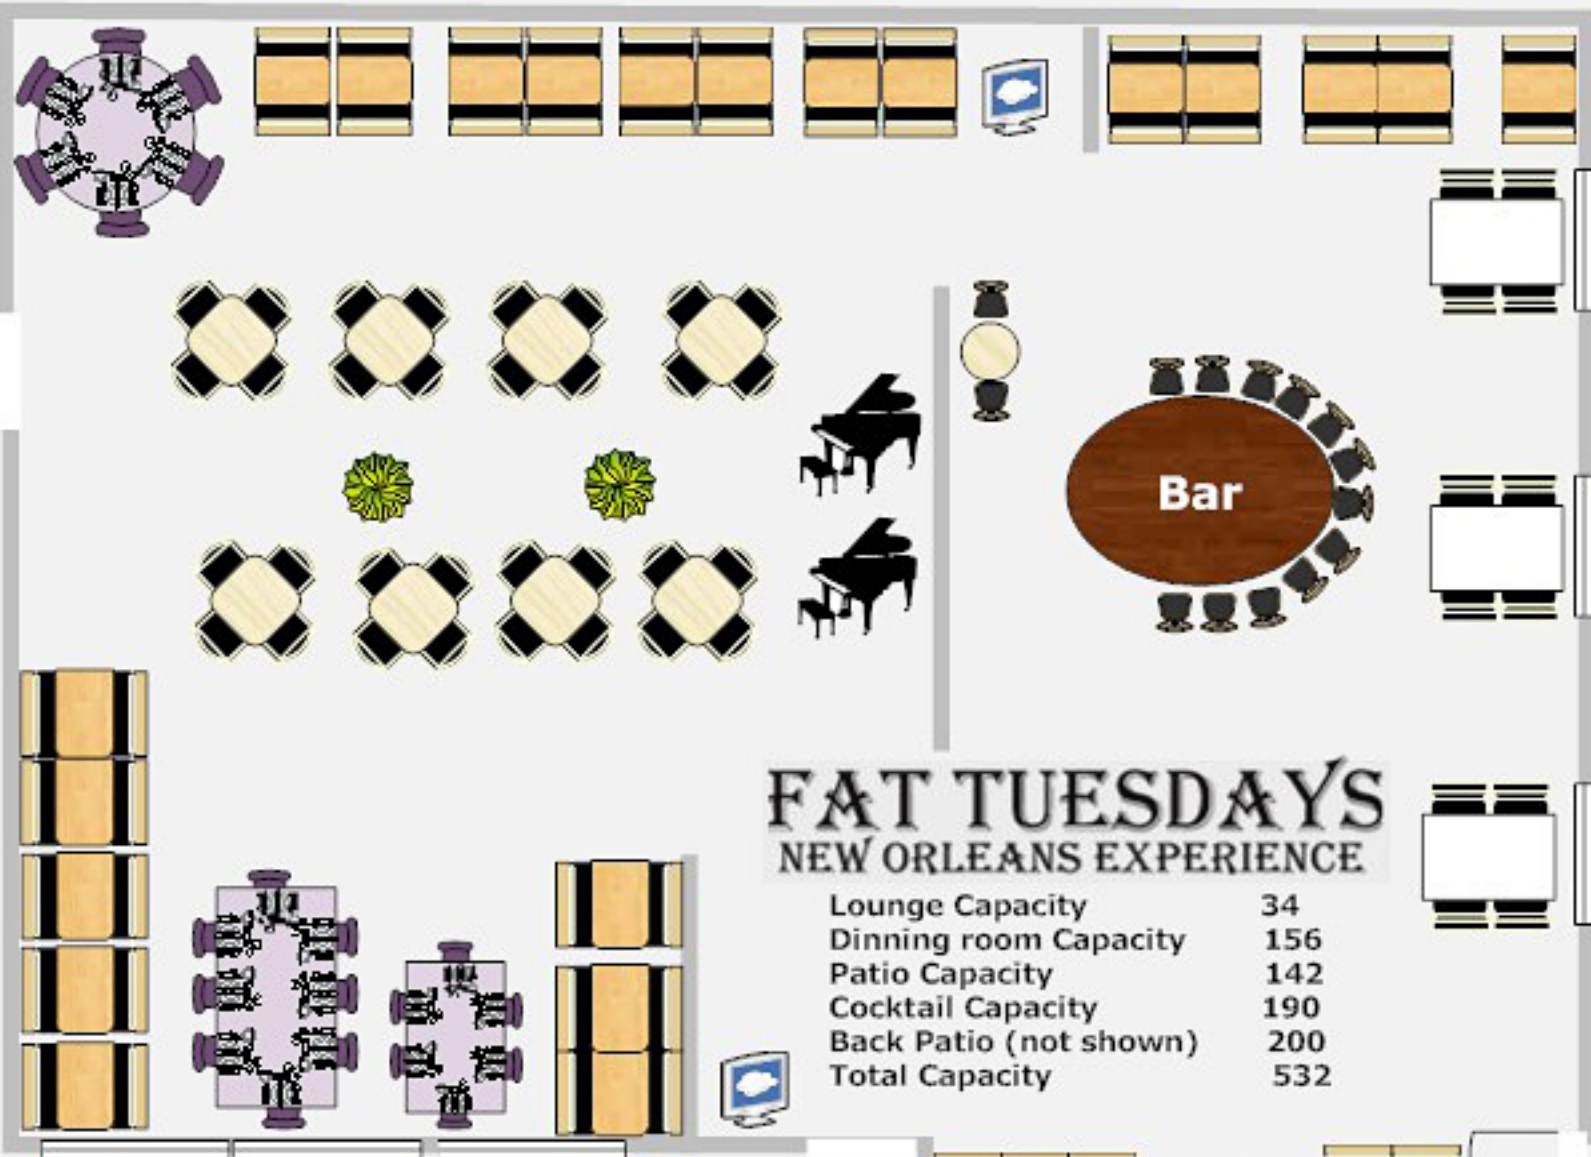

To Kitchen

FAT TUESDAYS

NEW ORLEANS EXPERIENCE

Lounge Capacity	34
Dinning room Capacity	156
Patio Capacity	142
Cocktail Capacity	190
Back Patio (not shown)	200
Total Capacity	532

Patio

To Restrooms